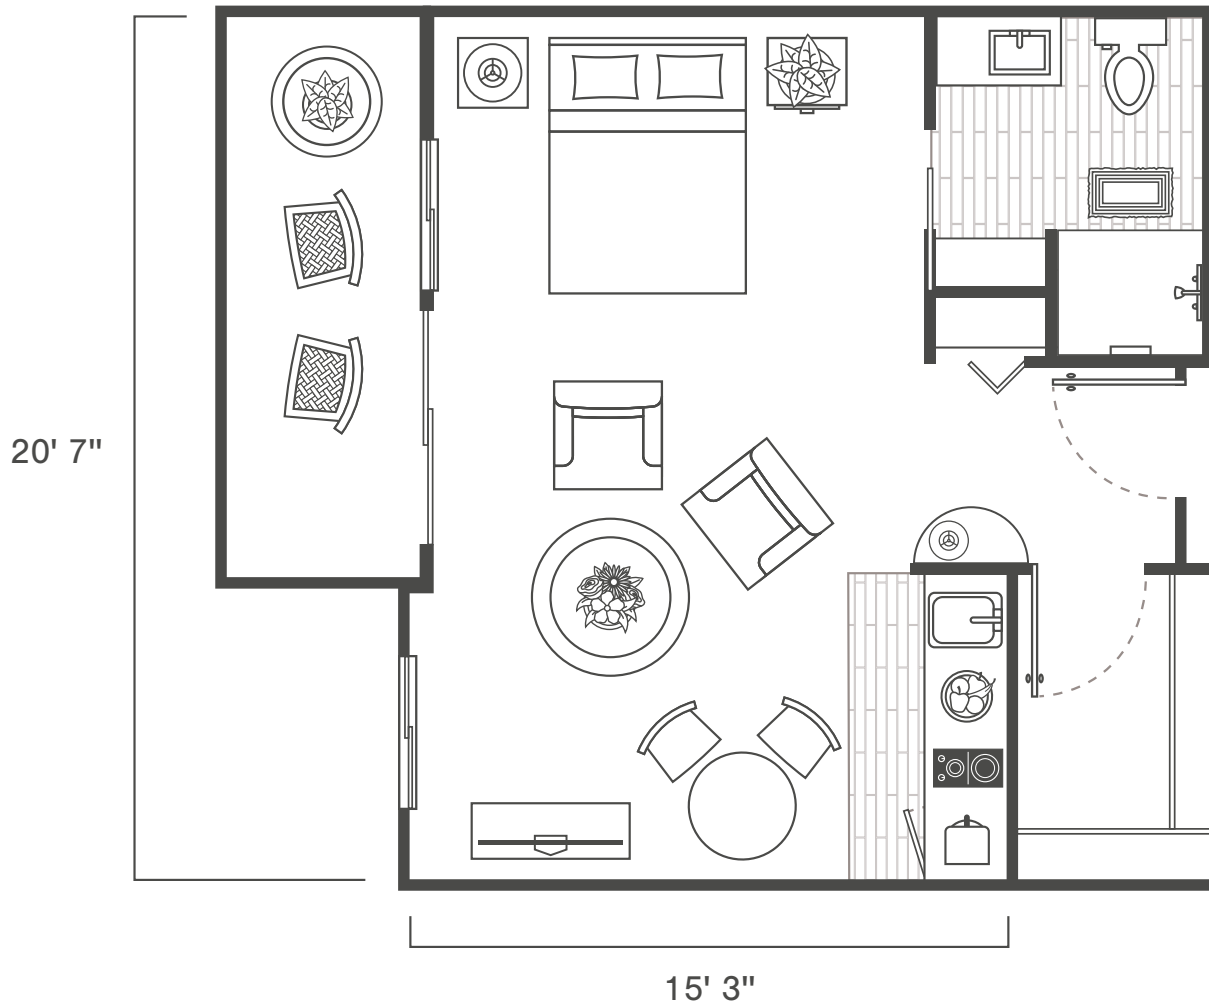

WEATHERLY INN

6016 N Highlands Pkwy, Tacoma WA 98406  
(253) 752-8550 • weatherlyinn.com

C STUDIO  
457 SQUARE FEET

*...where it's home and you're family!*